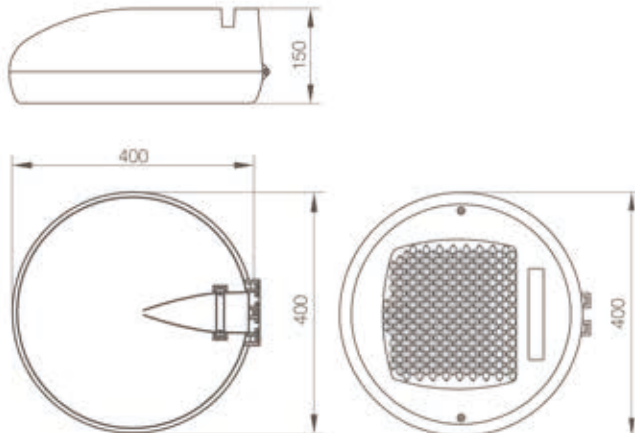

LED Zeus-ENG Plastic

PRODUCT SPECIFICATION

PRODUCT CONTENTS

Model No.	ZS-L25 (ZUS-ST-L25)	ZS-L35 (ZUS-ST-L35)
Power	25W	35W
Replaced	HPS 100~150W	HPS 100~200W
Energy saving	85%	85%
Certificate	KS	
Luminous efficiency	133lm/W±10%	133lm/W±10%
Total luminous flux	3,325lm±10%	4,655lm±10%

Type	Built-in, SMPS
Protection	IP66
Ambient temp.	-20~+40°C
Weight	4kg
Arm size	42Ø
Warranty	3 Years
Rated voltage	AC 100~240V
Frequency	50HZ ~ 60HZ
Power factor	MIN, 90%
CCT	5,000K±10%
CRI	85±5%
Beam angle	120°
Body & Cover	ENG Plastic
Front cover	Heat resistant hard glass
ACC	SUS