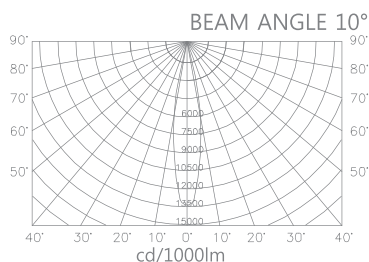

Crosswalk Lighting

LED 횡단보도 투광등

LED Iris

LED PRODUCT SPECIFICATION

LED PHOTOMETRIC DATA

LED FEATURES

- ① Top rate energy saving.
- ② Excellent luminaries efficiency.
- ③ Consistent color rendering.
- ④ Light weight.
- ⑤ Effortless installation.
- ⑥ Quality waterproof part.

LED PRODUCT CONTENTS

Model No.	IRIS-CW-30	IRIS-CW-45	IRIS-CW-60
Power	30W	45W	60W
Replaced	MH 100W	MH 100W~150W	MH 150W
Energy saving	70%	60%	60%
Certificate	KS	KS	KS
Luminous Efficiency	140lm/W	135lm/W	135lm/W
Total luminous flux	4,200lm	6,075lm	8,100lm
Beam angle	10°, 25°, 60°		
Type	Built-in-IN, SMPS		
Protection	IP66		
Ambient temp	-20~+40°C		
Weight	4Kg		
Warranty	3 Years		
Rated voltage	AC 100~240V		
Frequency	50HZ~60HZ		
Power fator	MIN, 90%		
CCT	5,000K±10%		
CRI	85 ±5%		
Descriptions	Materials		
Body & Cover	Cast Aluminum Alloy		
Front cover	Heat resistnat hard glass		
SMPS	Constant current		
ACC	SUS		