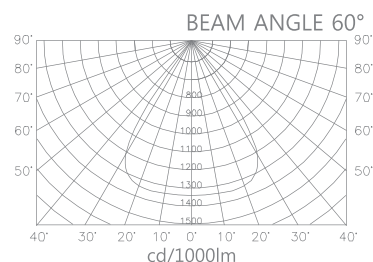

Crosswalk Lighting

LED 횡단보도 투광등

LED Iris

LED PRODUCT SPECIFICATION

LED PHOTOMETRIC DATA

LED FEATURES

- ① Top rate energy saving.
- ② Excellent luminaries efficiency.
- ③ Consistent color rendering.
- ④ Light weight.
- ⑤ Effortless installation.
- ⑥ Quality waterproof part.

LED PRODUCT CONTENTS

Model No.	IRIS-CW-30	IRIS-CW-45	IRIS-CW-60
Power	30W	45W	60W
Replaced	MH 100W	MH 100W~150W	MH 150W
Energy saving	70%	60%	60%
Certificate	KS	KS	KS
Luminous Efficiency	140lm/W	135lm/W	135lm/W
Total luminous flux	4,200lm	6,075lm	8,100lm
Beam angle	10°, 25°, 60°		
Type	Built-in-IN, SMPS		
Protection	IP66		
Ambient temp	-20~+40°C		
Weight	4Kg		
Warranty	3 Years		
Rated voltage	AC 100~240V		
Frequency	50HZ~60HZ		
Power fator	MIN, 90%		
CCT	5,000K±10%		
CRI	85 ±5%		
Descriptions	Materials		
Body & Cover	Cast Aluminum Alloy		
Front cover	Heat resistnat hard glass		
SMPS	Constant current		
ACC	SUS		