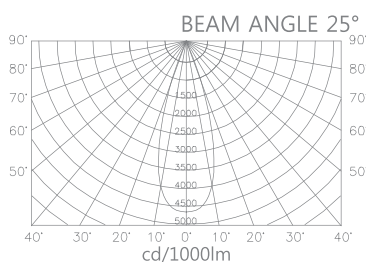

Crosswalk Lighting

LED 횡단보도 투광등

LED Iris

LED PRODUCT SPECIFICATION

LED PHOTOMETRIC DATA

LED FEATURES

- ① Top rate energy saving.
- ② Excellent luminaries efficiency.
- ③ Consistent color rendering.
- ④ Light weight.
- ⑤ Effortless installation.
- ⑥ Quality waterproof part.

LED PRODUCT CONTENTS

Model No.	IRIS-CW-30	IRIS-CW-45	IRIS-CW-60
Power	30W	45W	60W
Replaced	MH 100W	MH 100W~150W	MH 150W
Energy saving	70%	60%	60%
Certificate	KS	KS	KS
Luminous Efficiency	140lm/W	135lm/W	135lm/W
Total luminous flux	4,200lm	6,075lm	8,100lm
Beam angle	10°, 25°, 60°		
Type	Built-in-IN, SMPS		
Protection	IP66		
Ambient temp	-20~+40°C		
Weight	4Kg		
Warranty	3 Years		
Rated voltage	AC 100~240V		
Frequency	50HZ~60HZ		
Power fator	MIN, 90%		
CCT	5,000K±10%		
CRI	85 ±5%		
Descriptions	Materials		
Body & Cover	Cast Aluminum Alloy		
Front cover	Heat resistnat hard glass		
SMPS	Constant current		
ACC	SUS		