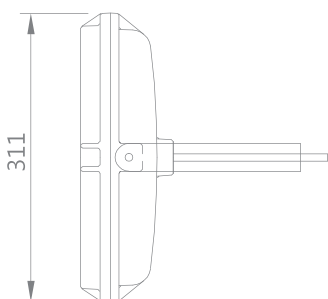

Crosswalk Lighting

LED 횡단보도 투광등

LED Iris

LED PRODUCT SPECIFICATION

LED PHOTOMETRIC DATA

LED FEATURES

- ① Top rate energy saving.
- ② Excellent luminaries efficiency.
- ③ Consistent color rendering.
- ④ Light weight.
- ⑤ Effortless installation.
- ⑥ Quality waterproof part.

LED PRODUCT CONTENTS

Model No.	IRIS-CW-30	IRIS-CW-45	IRIS-CW-60
Power	30W	45W	60W
Replaced	MH 100W	MH 100W~150W	MH 150W
Energy saving	70%	60%	60%
Certificate	KS	KS	KS
Luminous Efficiency	140lm/W	135lm/W	135lm/W
Total luminous flux	4,200lm	6,075lm	8,100lm
Beam angle	10°, 25°, 60°		
Type	Built-in-IN, SMPS		
Protection	IP66		
Ambient temp	-20~+40°C		
Weight	4Kg		
Warranty	3 Years		
Rated voltage	AC 100~240V		
Frequency	50HZ~60HZ		
Power fator	MIN, 90%		
CCT	5,000K±10%		
CRI	85 ±5%		
Descriptions	Materials		
Body & Cover	Cast Aluminum Alloy		
Front cover	Heat resistnat hard glass		
SMPS	Constant current		
ACC	SUS		