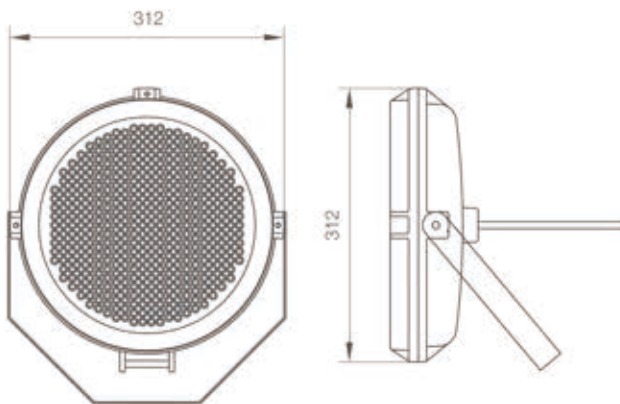

LED 투광등

LED Flood Lighting

Top rate energy saving
Excellent luminous efficiency
Consistent color rendering
Light weight
Effortless installation
Quality waterproof part

LED nR

PRODUCT SPECIFICATION

PRODUCT CONTENTS

Model No.	nR-FL-L30	nR-FL-L45	nR-FL-L60
Power	30W	45W	60W
Replaced	MH 175W	MH 250W	MH 400W
Energy saving	85%	85%	85%
Certificate	KS		
Luminous efficiency	150lm/W±10%	150lm/W±10%	157lm/W±10%
Total luminous flux	4,500lm±10%	6,750lm±10%	9,420lm±10%

Type	Built-in, SMPS
Protection	IP-66
Ambient temp.	-30~+70°C
Weight	4Kg
Warranty	3 Years
Rated voltage	AC 100~240V
Frequency	50HZ ~ 60HZ
Power factor	MIN, 90%
CCT	5,000K±10%
CRI	85±5%
Beam angle	60°, 120°
Descriptions	Materials
Body & Cover	Cast Aluminum Alloy
Front cover	Heat resistant hard glass
SMPS	Constant Current
ACC	SUS