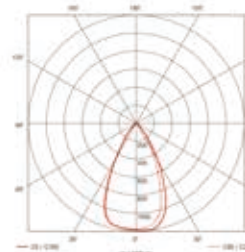

PHOTOMETRIC DATA

Photometric data-60