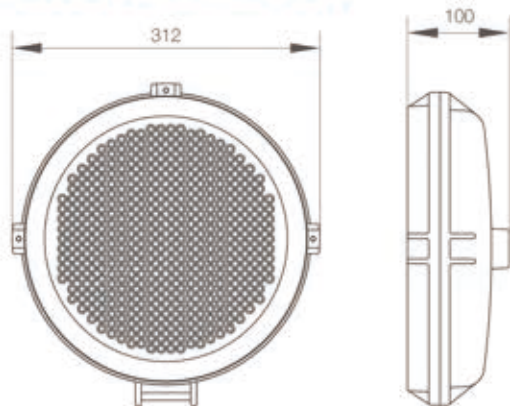

Non-Sparking
LED Lighting Fixture

LED Ex nR II T5 IP66 For Zone2(Head Only)

PRODUCT CONTENTS

Model No.	nR-L60-120-H		
Power	30W	45W	60W
Replaced	MH 175W	MH 250W	MH 400W
Energy saving	85%	85%	85%
Luminous efficiency	150lm/W±10%	150lm/W±10%	157lm/W±10%
Total luminous flux	4,500lm±10%	6,750lm±10%	9,420lm±10%

PRODUCT SPECIFICATION

Type	Built-in, SMPS
Protection	Ex nR II T5(IP66) For Zone 2
Ambient temp.	-20~+40°C
Weight	4Kg±5%
Warranty	3 Years
Rated voltage	AC 100~240V
Frequency	50HZ ~ 60HZ
Power factor	MIN, 90%
CCT	5,000K±10%
CRI	85±5%
Beam angle	60°, 120°
Descriptions	Materials
Body & Cover	Cast Aluminum Alloy
Front cover	Heat resistant hard glass
SMPS	Constant Current
ACC	SUS