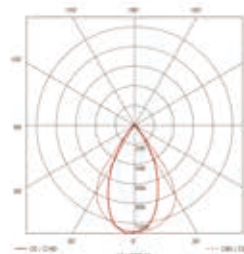

PHOTOMETRIC DATA

Photometric data-60