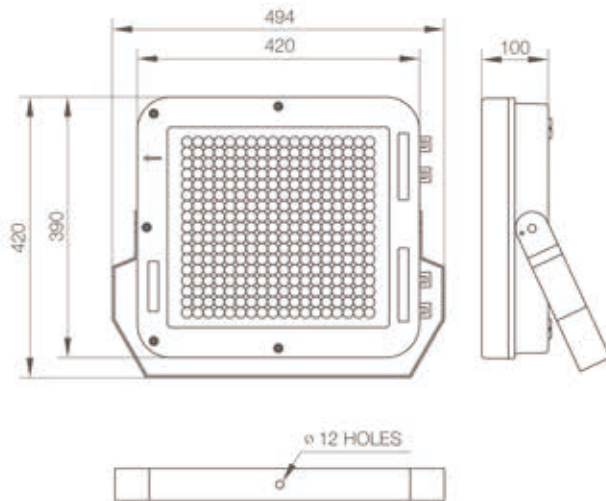

LED Ex nA II T5 IP66 For Zone2(Aurora)

PRODUCT SPECIFICATION

PRODUCT CONTENTS

Model No.	nA-L120
Power	120W
Replaced	MH 400W
Energy saving	85%
Luminous efficiency	162lm/W±10%
Total luminous flux	19,440lm±10%
Type	Built-in, SMPS
Protection	Ex nA II T5 IP66 For Zone 2
Ambient temp.	-20~+40°C
Weight	8Kg±5%
Warranty	3 Years
Rated voltage	AC 100~240V
Frequency	50HZ ~ 60HZ
Power factor	MIN, 90%
CCT	5,000K±10%
CRI	85±5%
Beam angle	120°
Descriptions	Materials
Body & Cover	Cast Aluminum Alloy
Front cover	Heat resistant hard glass
SMPS	Constant Current
ACC	SUS