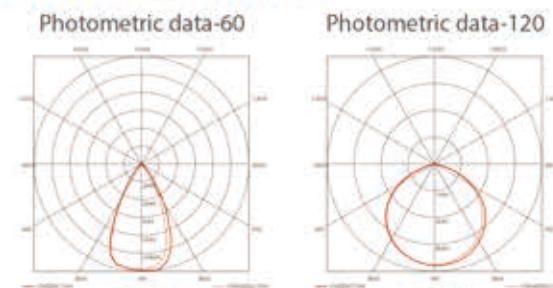

PHOTOMETRIC DATA