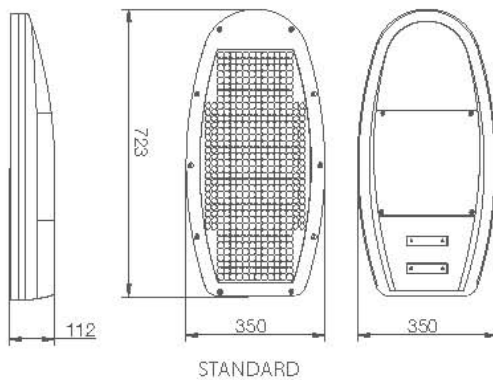

# Roadway LED Lighting

LED 가로등

- Top rate energy saving
- Excellent luminous efficiency
- Consistent color rendering
- Light weight
- Effortless installation
- Quality waterproof part

### PRODUCT CONTENTS

Model No.	STANDARD TYPE		MODULE TYPE	
	DIA-L70 (DIA-RD-L70)	DIA-L80 (DIA-RD-L80)	DIA-L100M (DIA-RE-L100)	DIA-L200M (DIA-RE-L200)
Power	70W	80W	100W	150W
Replaced	MH300W	MH400W	MH400W	MH700W
Certificate	KS	KS	KS	KS(In progress)
Luminous Efficiency	140lm/W ±10%	142lm/W ±10%	140lm/W ±10%	140lm/W ±10%
Total luminous flux	9,800lm ±10%	11,360lm ±10%	14,000lm ±10%	21,000lm ±10%
Weight	8.8kg	8.8kg	7.1kg	8.6kg

Type	External. SMPS
Protection	IP 66
Ambient Temp	-20~+40°C
Arm size	62Ø
Warranty	3 Years
Rated Voltage	AC 100~240V
Frequency	50HZ ~ 60HZ
Power factor	MIN, 90%
CCT	5,000K±10%
CRI	85±5%
Beam angle	120°
Body & Cover	Cast Aluminum Alloy
Front cover	Heat resistant hard glass
ACC	SUS