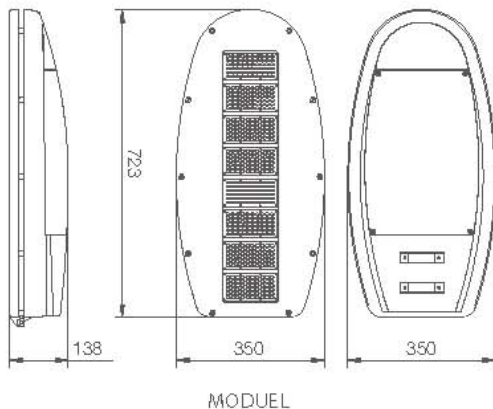

# Roadway LED Lighting

LED 가로등

- Top rate energy saving
- Excellent luminous efficiency
- Consistent color rendering
- Light weight
- Effortless installation
- Quality waterproof part

### PRODUCT CONTENTS

Model No.	STANDARD TYPE		MODULE TYPE	
	DIA-L70 (DIA-RD-L70)	DIA-L80 (DIA-RD-L80)	DIA-L100M (DIA-RE-L100)	DIA-L200M (DIA-RE-L200)
Power	70W	80W	100W	150W
Replaced	MH300W	MH400W	MH400W	MH700W
Certificate	KS	KS	KS	KS(In progress)
Luminous Efficiency	140lm/W ±10%	142lm/W ±10%	140lm/W ±10%	140lm/W ±10%
Total luminous flux	9,800lm ±10%	11,360lm ±10%	14,000lm ±10%	21,000lm ±10%
Weight	8.8kg	8.8kg	7.1kg	8.6kg

Type	External. SMPS
Protection	IP 66
Ambient Temp	-20~+40°C
Arm size	62Ø
Warranty	3 Years
Rated Voltage	AC 100~240V
Frequency	50HZ ~ 60HZ
Power factor	MIN, 90%
CCT	5,000K±10%
CRI	85±5%
Beam angle	120°
Body & Cover	Cast Aluminum Alloy
Front cover	Heat resistant hard glass
ACC	SUS