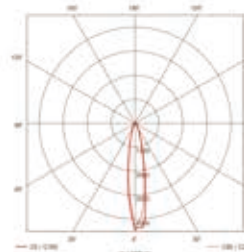

PHOTOMETRIC DATA

Photometric data-20