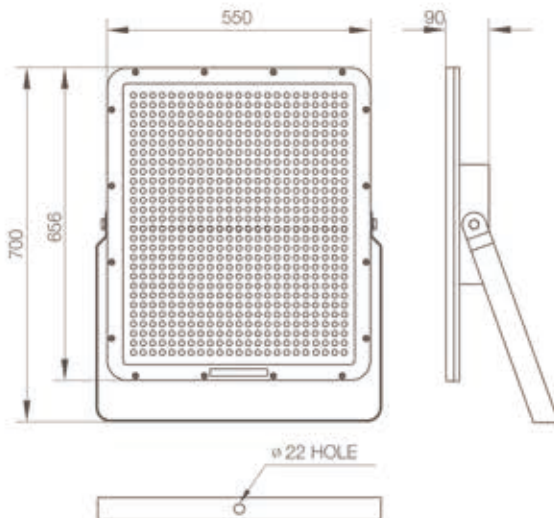

LED Aurora

PRODUCT SPECIFICATION

PRODUCT CONTENTS

Model No.	AUF-L240 (AUS-FL-L240)	AUF-L320 (AUS-FL-L320)	AUF-L400 (AUS-FL-L400)	AUF-L640 (AUS-FL-L640)	AUF-L1000 (AUS-FL-L1000)
Power	240W	320W	400W	640W	1000W
Replaced	MH 700~1,000W	MH 1,000~1,500W	MH 1,500~2,000W	MH 2,000~2,500W	
Energy saving	78%	78%	78%	78%	78%
Luminous efficiency	160lm/W ±10%	160lm/W ±10%	160lm/W ±10%	158lm/W ±10%	150lm/W ±10%
Total luminous flux	38,400lm ±10%	51,200lm ±10%	64,000lm ±10%	101,120lm ±10%	150,000lm ±10%

Type	External, SMPS
Protection	IP66
Ambient temp.	-30~+60°C
Weight	16kg
Warranty	3 Years
Rated voltage	AC 100~240V
Frequency	50HZ ~ 60HZ
Power factor	MIN, 90%
CCT	5,000K±10%
CRI	85±5%
Beam angle	20°, 60°
Body & Cover	Cast Aluminum Alloy
Front cover	Heat resistant hard glass
SMPS	Constant current
ACC	SUS